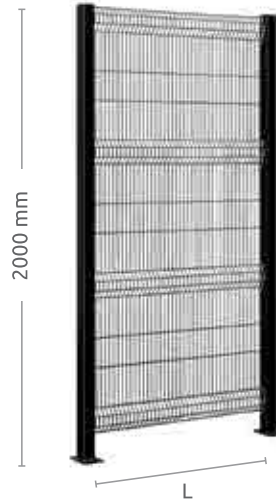

EASY BARRIER HD

Panels

H 2000

HD	H (mm)	L (mm)
013H	1890	1984
014H	1890	1456
015H	1890	1148
016H	1890	928
017H	1890	708

H 2500

HD	H (mm)	L (mm)
013H	1890	1984
013D	480	1984
014H	1890	1456
014D	480	1456
015H	1890	1148
015D	480	1148
016H	1890	928
016D	480	928
017H	1890	708
017D	480	708

Features

- Distance from hazard zones > 120 mm

- Weave 18×172 - wire Ø 4 mm
- Non-standard widths on request (22 mm spacing)
- Standard colour for posts: black RAL 9005, yellow RAL 1007
- Standard panel colour: black RAL 9005
- Non-standard colours, also as a sample (additional cost)
- Fixing system: Skatto 111 Evo plates