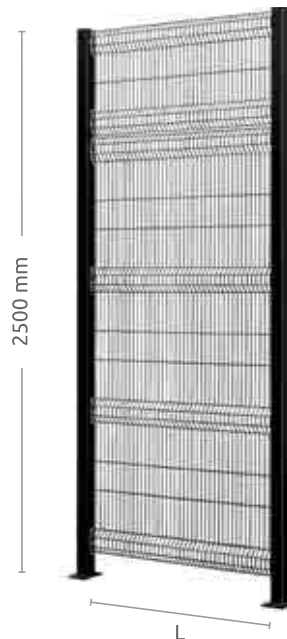

EASY BARRIER HD

Panels

H 2000

HD	H (mm)	L (mm)
013H	1890	1984
014H	1890	1456
015H	1890	1148
016H	1890	928
017H	1890	708

H 2500

HD	H (mm)	L (mm)
013H	1890	1984
013D	480	1984
014H	1890	1456
014D	480	1456
015H	1890	1148
015D	480	1148
016H	1890	928
016D	480	928
017H	1890	708
017D	480	708

Features

- Distance from hazard zones > 120 mm

- Weave 18×172 - wire Ø 4 mm
- Non-standard widths on request (22 mm spacing)
- Standard colour for posts: black RAL 9005, yellow RAL 1007
- Standard panel colour: black RAL 9005
- Non-standard colours, also as a sample (additional cost)
- Fixing system: Skatto 111 Evo plates