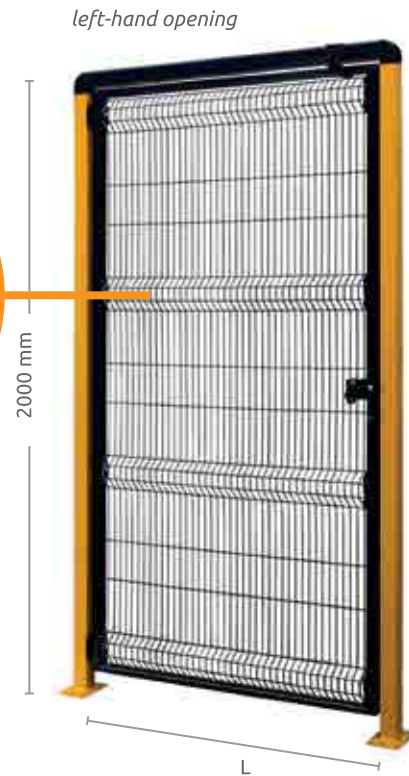

EASY BARRIER HD

MEKKANO single hinged gates

H 2000

HD	H(mm)	L(mm)*
HD20C	2000	1014
HD20C1	2000	794
HD20C2	2000	1234
HD20C3	2000	1542

Features

- Solid and robust, assembled with screw connectors
- Versions with top beam or without
- Customizable with different types of locks
- Installation kit for compatibility with all leading electric locks
- Inward opening available on request
- The Customer can easily reverse the opening direction and reduce the width of the gate

right-hand opening

H 2500

HD	H(mm)	L(mm)*
HD25C	2500	1014
HD25C1	2500	794
HD25C2	2500	1234
HD25C3	2500	1542

LOCKS AND KITS, PAGE 30/33

*Free passage

EASY BARRIER HD

MEKKANO double hinged gates

H 2000

HD	H (mm)	L (mm)*
HD20DT	2000	2022
HD20DT1	2000	1582
HD20DT2	2000	2462
HD20DT3	2000	3078

H 2500

HD	H (mm)	L(mm)*
HD25DT	2500	2022
HD25DT1	2500	1582
HD25DT2	2500	2462
HD25DT3	2500	3078

*Free passage