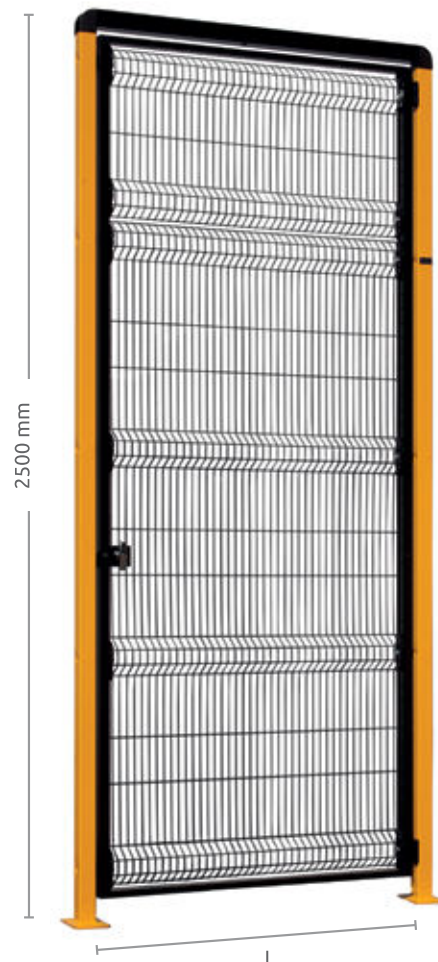

EASY BARRIER HD

MEKKANO single hinged gates

H 2000

HD	H(mm)	L(mm)*
HD20C	2000	1014
HD20C1	2000	794
HD20C2	2000	1234
HD20C3	2000	1542

Features

- Solid and robust, assembled with screw connectors
- Versions with top beam or without
- Customizable with different types of locks
- Installation kit for compatibility with all leading electric locks
- Inward opening available on request
- The Customer can easily reverse the opening direction and reduce the width of the gate

right-hand opening

H 2500

HD	H(mm)	L(mm)*
HD25C	2500	1014
HD25C1	2500	794
HD25C2	2500	1234
HD25C3	2500	1542

LOCKS AND KITS, PAGE 30/33

*Free passage

EASY BARRIER HD

MEKKANO double hinged gates

H 2000

HD	H (mm)	L (mm)*
HD20DT	2000	2022
HD20DT1	2000	1582
HD20DT2	2000	2462
HD20DT3	2000	3078

H 2500

HD	H (mm)	L(mm)*
HD25DT	2500	2022
HD25DT1	2500	1582
HD25DT2	2500	2462
HD25DT3	2500	3078

*Free passage