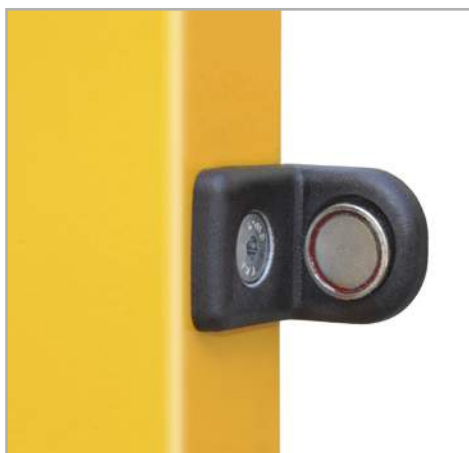

EASYBARRIER

MEKKANO GATE SINGLE DOOR

- Assembled with screw connecting elements
- Solid and robust like a classic welded gate
- Versions with and without upper beam
- Customizable with different types of standard locks
- Fitment ready kit for the most important types of electric locks
- With opening to the interior on request
- The customer can easily reverse the opening direction
- The customer can reduce the width of the gate

* Usable free passage

Standard closure for single and double gate leaf

EASYBARRIER

MEKKANO
GATE
DOUBLE DOOR

DOUBLE DOOR MEKKANO GATE WITH UPPER BEAM

Mod.	H [mm]	*L [mm]
MK20 DT	2000	2022
MK20 DT I	2000	1582
MK20 DT2	2000	2462
MK20 DT3	2000	3078

Mod.	H [mm]	*L [mm]
MK25 DT	2500	2022
MK25 DT I	2500	1582
MK25 DT2	2500	2462
MK25 DT3	2500	3078

* Usable free passage

Magnetic standard closure for single and double gate leaf