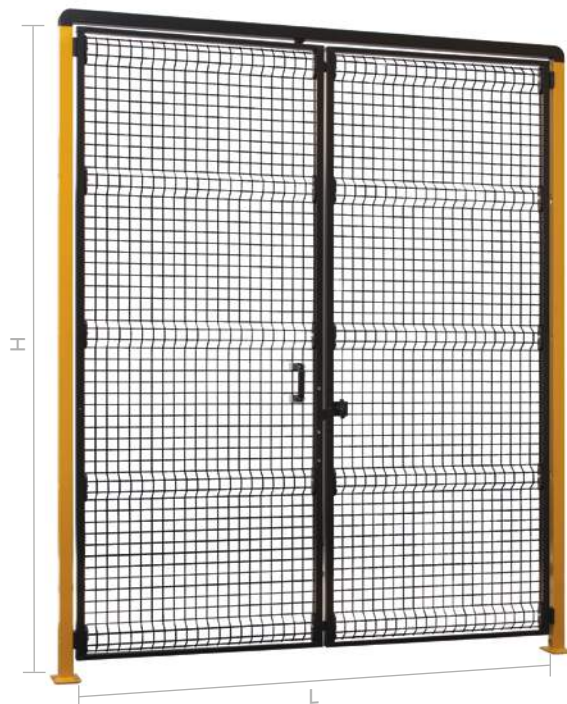

EASYBARRIER

MEKKANO GATE SINGLE DOOR

- Assembled with screw connecting elements
- Solid and robust like a classic welded gate
- Versions with and without upper beam
- Customizable with different types of standard locks
- Fitment ready kit for the most important types of electric locks
- With opening to the interior on request
- The customer can easily reverse the opening direction
- The customer can reduce the width of the gate

SINGLE MEKKANO GATE (LEFT-RIGHT)

Mod.	H [mm]	*L [mm]
MK20 C	2000	1014
MK20 C1	2000	794
MK20 C2	2000	1234
MK20 C3	2000	1542

Mod.	H [mm]	*L [mm]
MK25 C	2500	1014
MK25 C1	2500	794
MK25 C2	2500	1234
MK25 C3	2500	1542

* Usable free passage

Standard closure for single and double gate leaf

EASYBARRIER

MEKKANO
GATE
DOUBLE DOOR

DOUBLE DOOR MEKKANO GATE WITH UPPER BEAM

Mod.	H [mm]	*L [mm]
MK20 DT	2000	2022
MK20 DT I	2000	1582
MK20 DT2	2000	2462
MK20 DT3	2000	3078