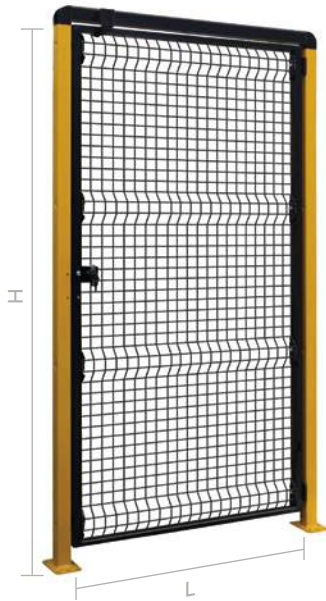

EASYBARRIER

MEKKANO GATE SINGLE DOOR

- Assembled with screw connecting elements
- Solid and robust like a classic welded gate
- Versions with and without upper beam
- Customizable with different types of standard locks
- Fitment ready kit for the most important types of electric locks
- With opening to the interior on request
- The customer can easily reverse the opening direction
- The customer can reduce the width of the gate

SINGLE MEKKANO GATE (LEFT-RIGHT)

Mod.	H [mm]	*L [mm]
MK20 C	2000	1014
MK20 C1	2000	794
MK20 C2	2000	1234
MK20 C3	2000	1542

Mod.	H [mm]	*L [mm]
MK25 C	2500	1014
MK25 C1	2500	794
MK25 C2	2500	1234
MK25 C3	2500	1542

* Usable free passage

Standard closure for single and double gate leaf

EASYBARRIER

MEKKANO
GATE
DOUBLE DOOR

DOUBLE DOOR MEKKANO GATE WITH UPPER BEAM

Mod.	H [mm]	*L [mm]
MK20 DT	2000	2022
MK20 DT I	2000	1582
MK20 DT2	2000	2462
MK20 DT3	2000	3078

Mod.	H [mm]	*L [mm]
MK25 DT	2500	2022
MK25 DT I	2500	1582
MK25 DT2	2500	2462
MK25 DT3	2500	3078

* Usable free passage

Magnetic standard closure for single and double gate leaf