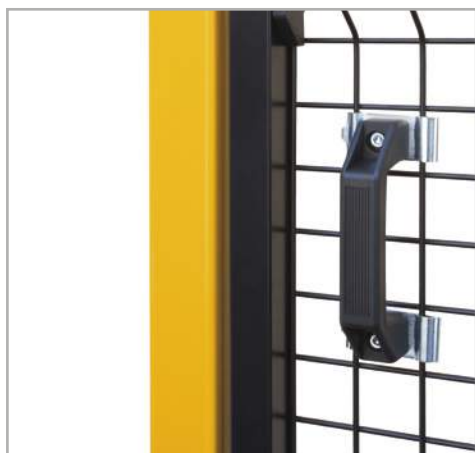

Magnetic standard closure for single and double gate leaf