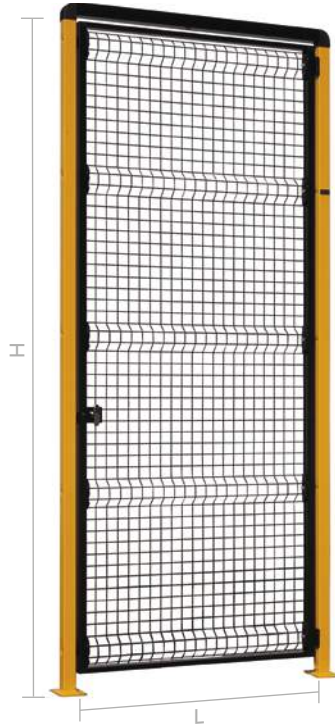

EASYBARRIER

MEKKANO GATE SINGLE DOOR

- Assembled with screw connecting elements
- Solid and robust like a classic welded gate
- Versions with and without upper beam
- Customizable with different types of standard locks
- Fitment ready kit for the most important types of electric locks
- With opening to the interior on request
- The customer can easily reverse the opening direction
- The customer can reduce the width of the gate

SINGLE MEKKANO GATE (LEFT-RIGHT)

Mod.	H [mm]	*L [mm]
MK20 C	2000	1014
MK20 C1	2000	794
MK20 C2	2000	1234
MK20 C3	2000	1542

Mod.	H [mm]	*L [mm]
MK25 C	2500	1014
MK25 C1	2500	794
MK25 C2	2500	1234
MK25 C3	2500	1542

* Usable free passage

Standard closure for single and double gate leaf

EASYBARRIER

MEKKANO
GATE
DOUBLE DOOR

DOUBLE DOOR MEKKANO GATE WITH UPPER BEAM

Mod.	H [mm]	*L [mm]
MK20 DT	2000	2022
MK20 DT I	2000	1582
MK20 DT2	2000	2462
MK20 DT3	2000	3078

Mod.	H [mm]	*L [mm]
MK25 DT	2500	2022
MK25 DT I	2500	1582
MK25 DT2	2500	2462
MK25 DT3	2500	3078

* Usable free passage

Magnetic standard closure for single and double gate leaf