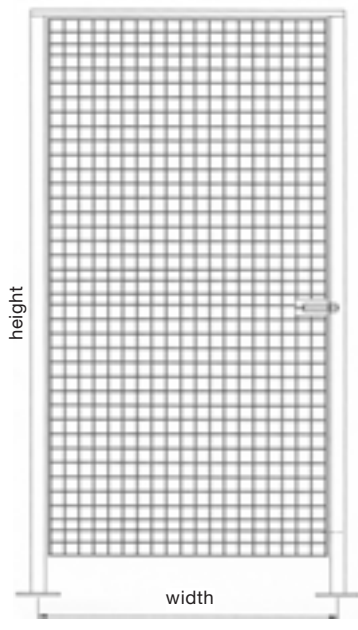

COVERING KIT

18KC

Kit composed of galvanized and bent metal sheets, bearing bars and connection tubulars.

DOOR 50x50x4 mesh

17PB example of door with left opening

height	width
1870	x 950 mm

UPRIGHT

14M rectangular base tube upright

height	wire diameter
1950 mm	50x50 mm