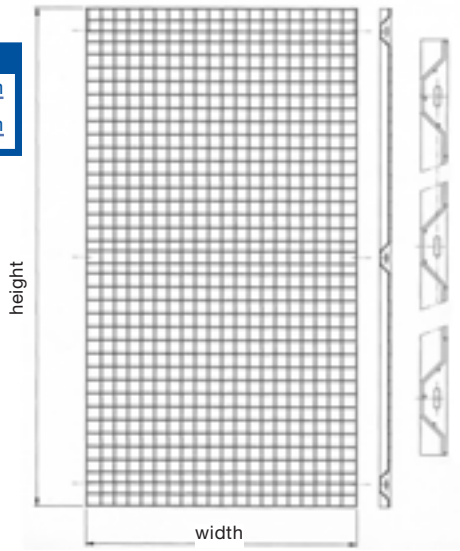

DELLA CASA RETI

Della Casa reti s.r.l.
via dell'Artigianato, 12 - 41100 Modena - Italy
tel. +39 059 283390 - fax +39 059 280975
www.dellacasa.net - e-mail: d_casa@tin.it

STANDARD PANELS 50x50x4 mesh

	height	width
15P	1870	1950 mm
16P	1870	950 mm

COVERING KIT

18KC

Kit composed of galvanized and bent metal sheets, bearing bars and connection tubulars.

DOOR 50x50x4 mesh

17PB example of door with left opening

height	width
1870	x 950 mm

UPRIGHT

14M rectangular base tube upright

height	wire diameter
1950 mm	50x50 mm